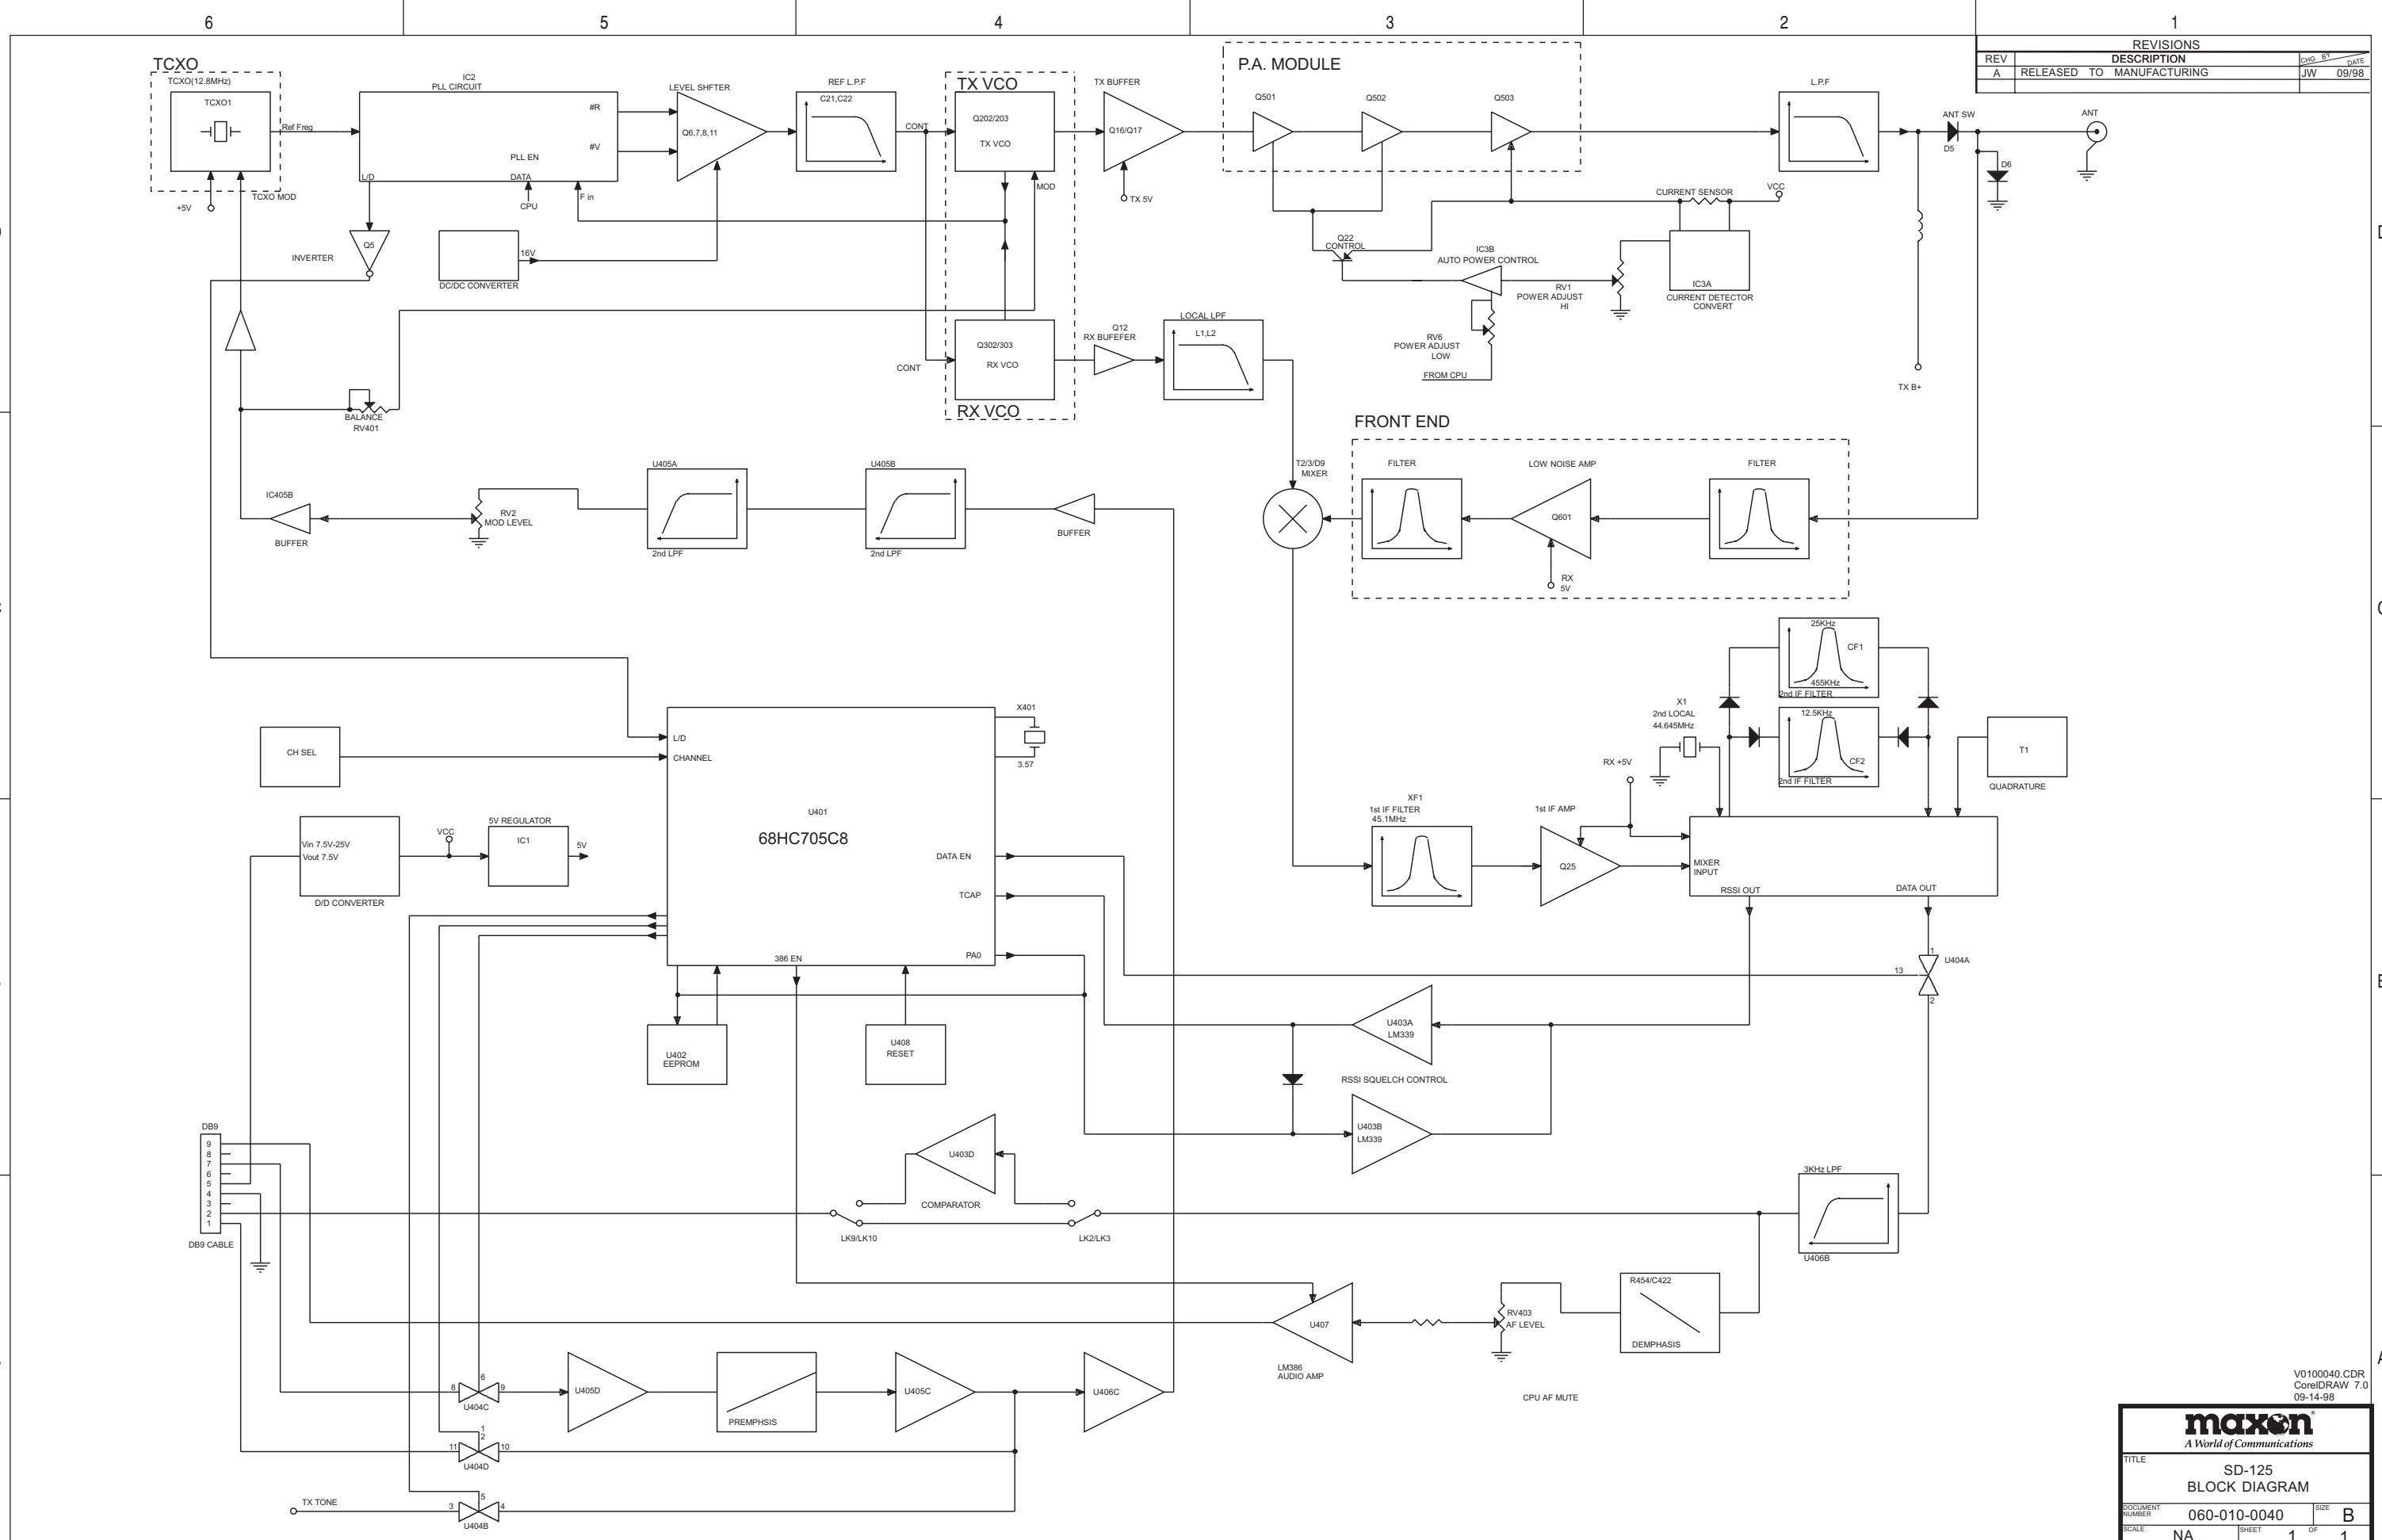

REVISIONS			
REV	DESCRIPTION	CHG. BY	DATE
A	RELEASED TO MANUFACTURING	JW	09/98

V0100040.CDR
CorelDRAW 7.0
09-14-98

maxon
A World of Communications

TITLE: SD-125
BLOCK DIAGRAM

DOCUMENT NUMBER: 060-010-0040 SIZE: B

SCALE: NA SHEET: 1 OF 1